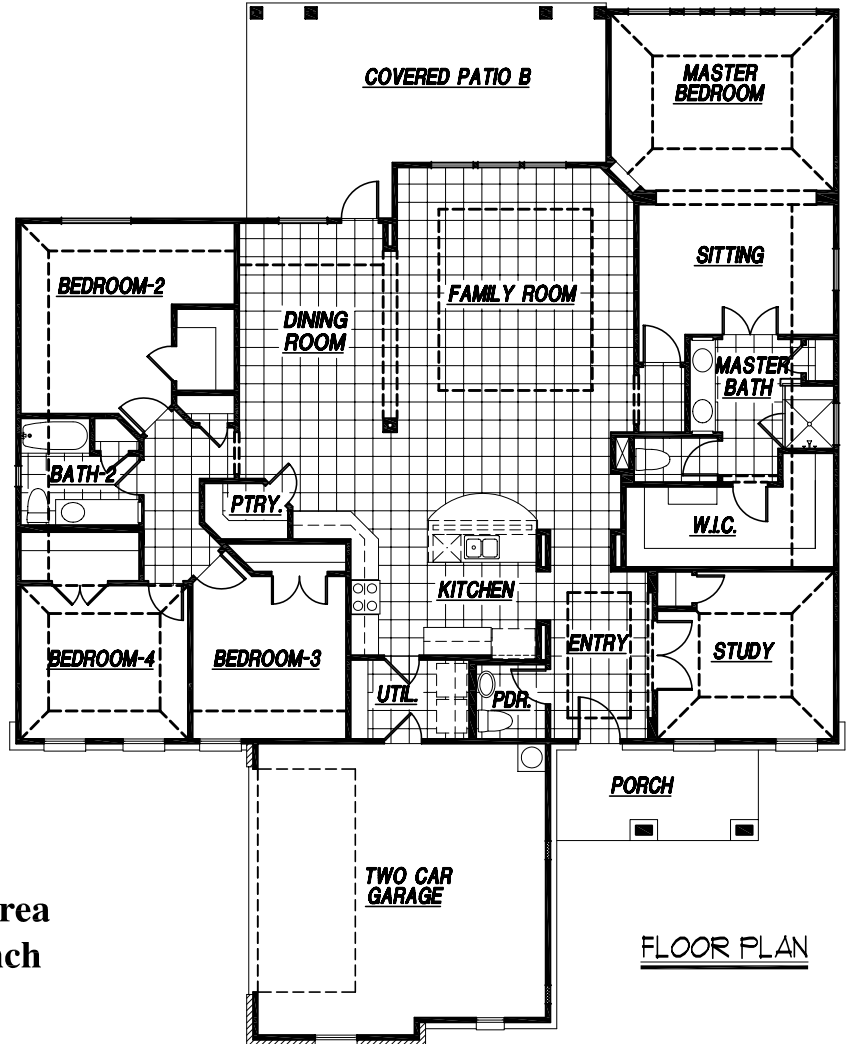

BENCHMARK HOMES

Your Dreams...Our Commitment

River Bend
145 Fairway Dr.
Floresville, TX 78114

Please call 210-278-4772
for more information
\$336,440

This Home Features:

- Approx. 2588 sq. ft. single story
- Golf Course Lot Overlooking the 9th Hole
- 4 Bedrooms, 2-1/2 Baths
- Large Kitchen Island & Breakfast Bar
- 337 sq. ft. Covered Patio
- Tile at Family & Dining Rooms
- GE stainless steel appliances
- Granite countertops
- Designer Backsplash
- Satin Nickel Hardware
- Private Master Suite with Sitting Area
- Large Master Shower with Tile Bench
- Energy Star Certified Home

FRONT ELEVATION

Floorplans are artist's conceptions. All plans, features and specifications shown are subject to change without notice and may vary by community. Square footages are approximate.