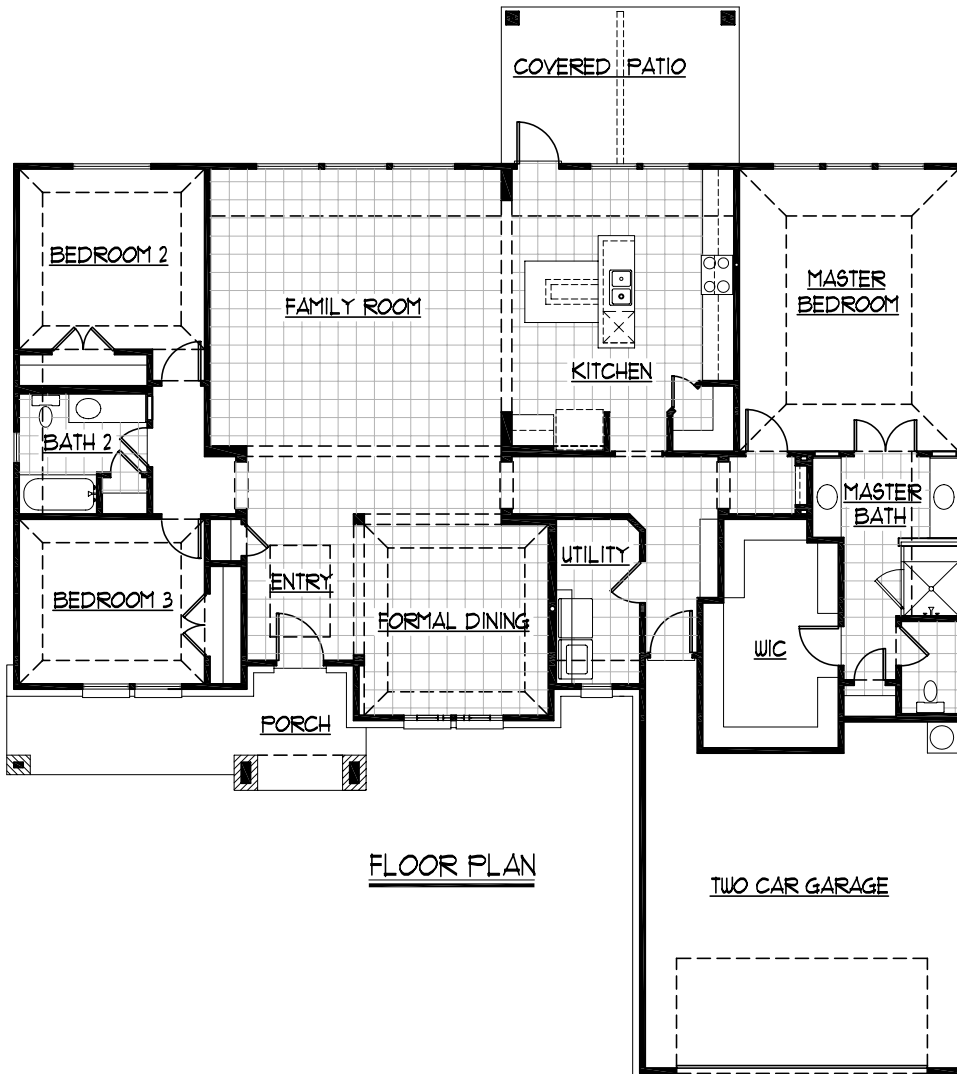

BENCHMARK HOMES

Your Dreams...Our Commitment

River Bend
140 Fairway Dr.
Floresville, TX 78114

Please call 210-278-4772
for more information
\$ 294,900

This Home Features:

- Approx. 2146 sq. ft. single story
- 3 Bedrooms, 2 Baths
- Kitchen island & large kitchen with built-in granite tabletop
- Large Covered Patio
- Tile at Family Room
- GE Stainless Steel Appliances
- Granite Countertops
- Designer Backsplash
- Satin nickel hardware
- Large Pantry & Utility Room
- Private Master Suite
- Extra large Master closet
- Large Mstr shower w/tile bench
- Energy Star Certified Home

FRONT ELEVATION

Floorplans are artist's conceptions. All plans, features and specifications shown are subject to change without notice and may vary by community. Square footages are approximate.