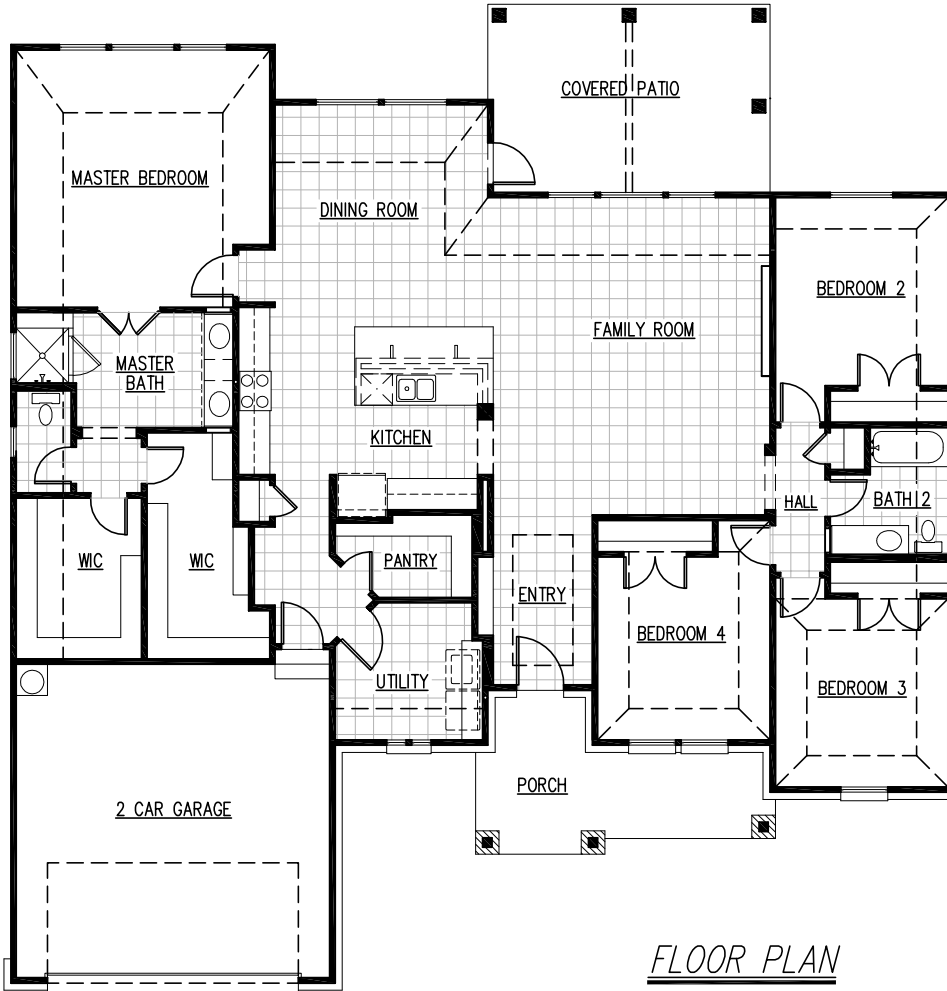

BENCHMARK HOMES

Your Dreams...Our Commitment

River Bend
137 Grand View
Floresville, TX 78114

Please call 210-278-4772
for more information
\$ 329,655

FLOOR PLAN

This Home Features:

- Approx. 2323 sq. ft. single story
- 4 Bedrooms, 2 Baths
- Generous granite island & breakfast bar
- Spacious Covered Patio
- Tile at Family Room
- GE Stainless Steel Appliances
- Designer Backsplash
- Satin nickel hardware
- Large Pantry & Utility Room
- Private Master Suite
- Separate Master closets
- Oversized Master shower w/ tile bench
- Electric fireplace in Family Rm
- Energy Star Certified Home

FRONT ELEVATION

Floorplans are artist's conceptions. All plans, features and specifications shown are subject to change without notice and may vary by community. Square footages are approximate.